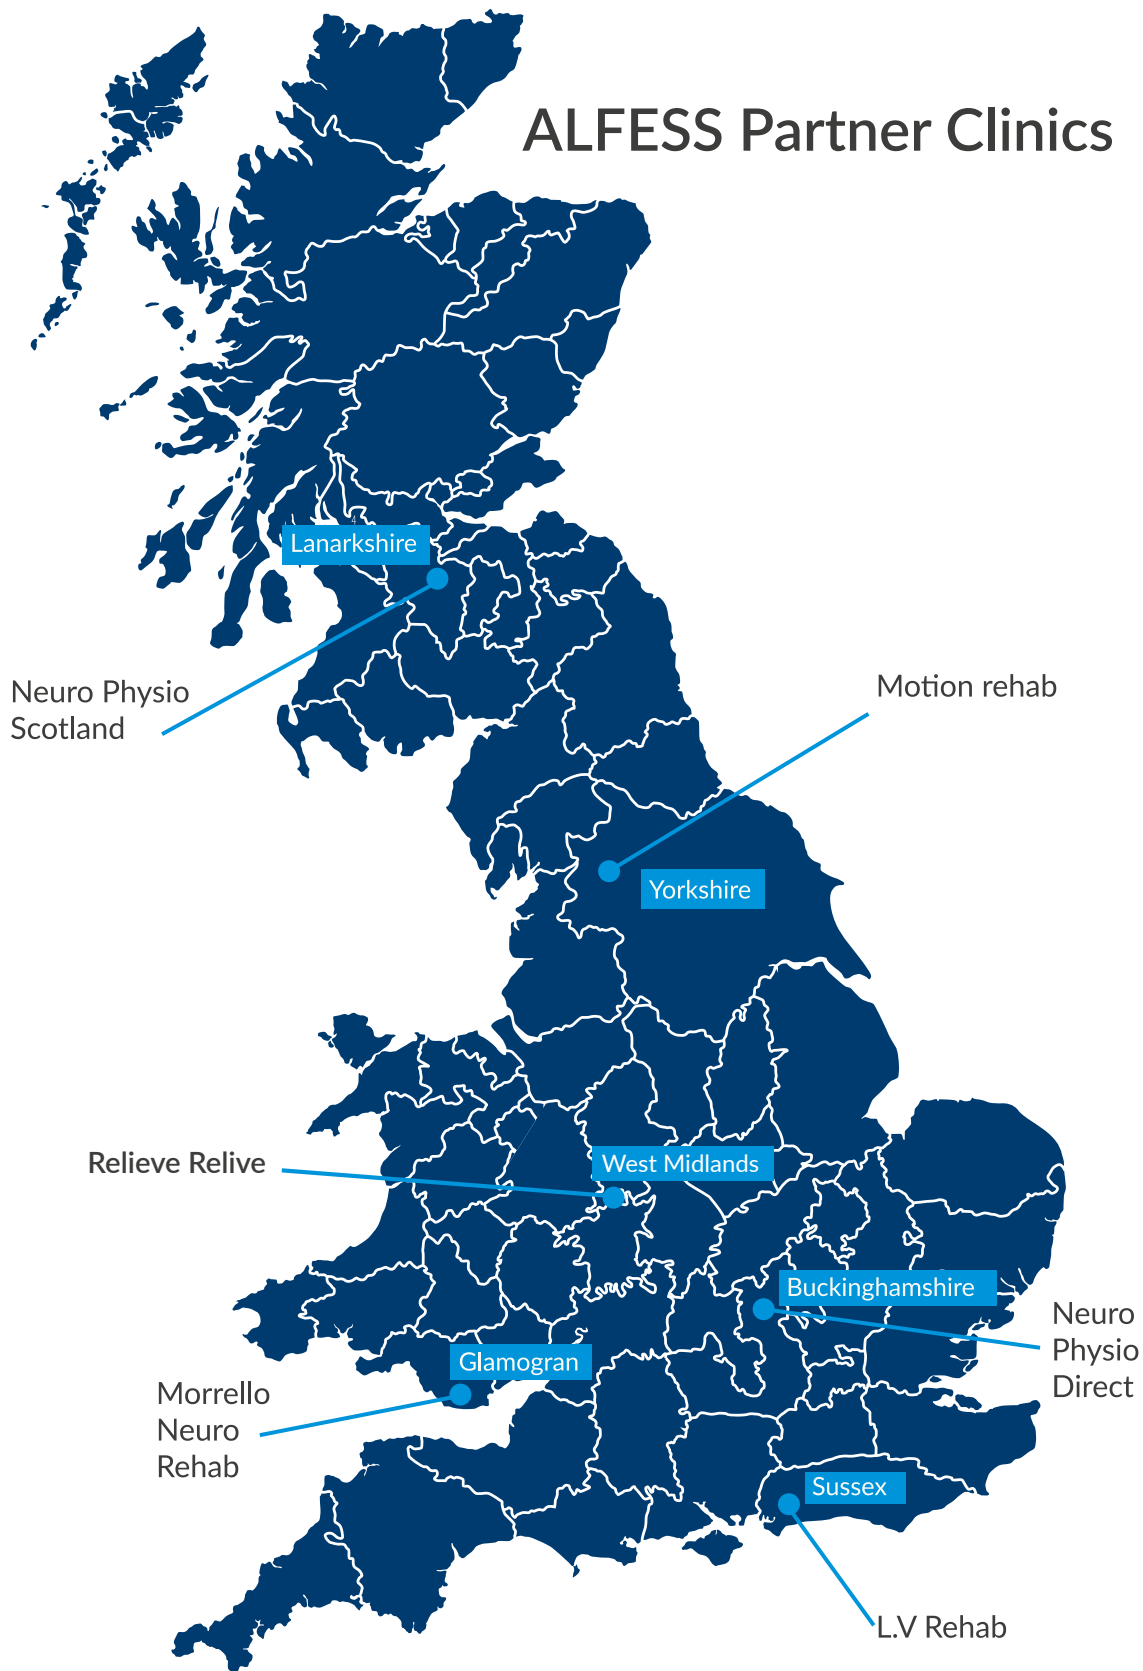

ALFESS Partner Clinics

Neuro Physio Scotland

- 📍 Scotland (various)
- 🌐 www.neurophysioscotland.co.uk
- ☎ +44 (0) 141 255 0304
- ✉ info@neurophysioscotland.co.uk

Motion Rehab

- 📍 Leeds
- 🌐 www.motionrehab.co.uk
- ☎ +44 (0) 800 860 0138
- ✉ info@motionrehab.co.uk

Morrello Clinic

- 📍 Newport
- 🌐 www.morrello.co.uk
- ☎ +44 1633 412 211
- ✉ clinicreception@morrello.co.uk

Neuro Physio Direct

- 📍 Milton Keynes
- 🌐 www.neurophysiodirect.uk
- ☎ +44 (0) 7927 922 304
- ✉ contact@neurophysiodirect.uk

LV Rehabilitaion

- 📍 Chichester
- 🌐 www.lvrehab.co.uk
- ☎ +44 (0) 1243 943 023
- ✉ info@lvrehab.co.uk

Relieve Relive

- 📍 West Midlands and surrounding areas
- ☎ +44 7738159876
- ✉ lucy@relive.org.uk