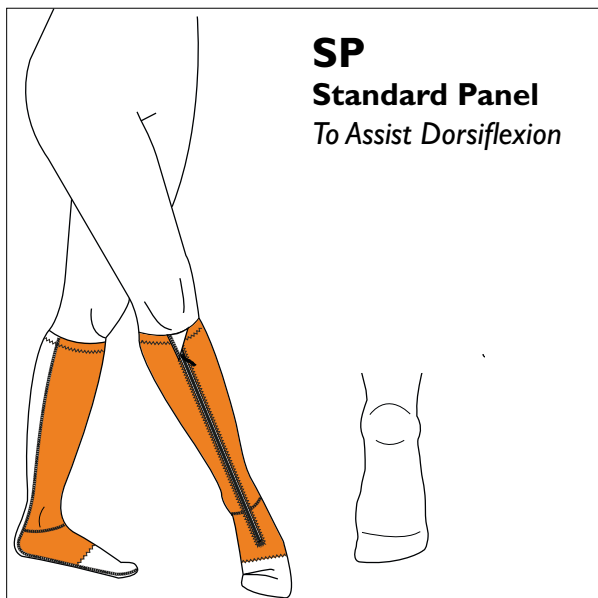

# 39325 Sock Reinforcements

elements  
body

**SP**  
**Standard Panel**  
*To Assist Dorsiflexion*

Three reinforcements are included in the price. If the box for Standard Panel is ticked this will count as one. Another two can be added. If Standard Panel is not ticked, three reinforcements can be chosen.

**LC**  
**Leg Central**  
*To assist dorsiflexion*  
*To control alignment*

**LX**  
**Leg Cross**  
*To assist dorsiflexion*

**LL**  
**Leg Lateral**  
*To assist dorsiflexion*  
*To prevent supination*