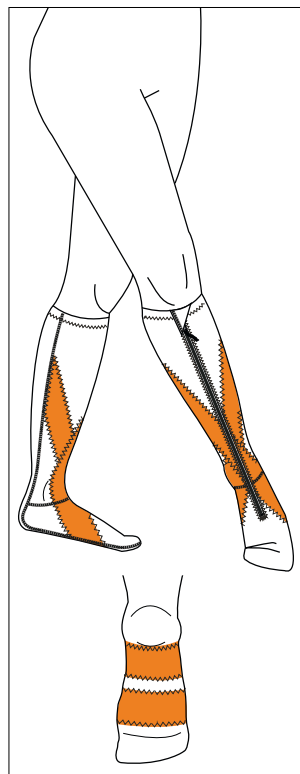

# 39325 Sock Reinforcements

elements  
body

**SP**  
**Standard Panel**  
*To Assist Dorsiflexion*

Three reinforcements are included in the price. If the box for Standard Panel is ticked this will count as one. Another two can be added. If Standard Panel is not ticked, three reinforcements can be chosen.

**LC**  
**Leg Central**  
*To assist dorsiflexion*  
*To control alignment*

**LX**  
**Leg Cross**  
*To assist dorsiflexion*

**LL**  
**Leg Lateral**  
*To assist dorsiflexion*  
*To prevent supination*