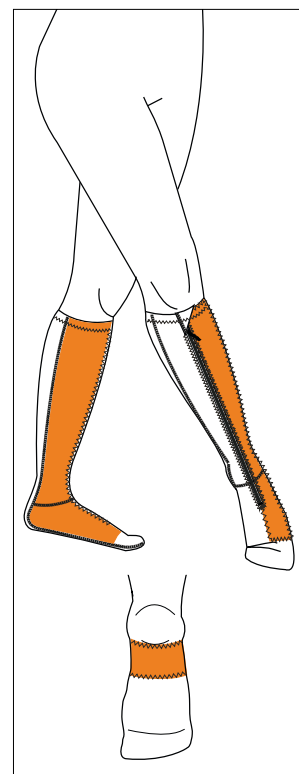

# 39325 Sock Reinforcements

elements  
body

**SP**  
**Standard Panel**  
*To Assist Dorsiflexion*

Three reinforcements are included in the price. If the box for Standard Panel is ticked this will count as one. Another two can be added. If Standard Panel is not ticked, three reinforcements can be chosen.

**LC**  
**Leg Central**  
*To assist dorsiflexion*  
*To control alignment*

**LX**  
**Leg Cross**  
*To assist dorsiflexion*

**LL**  
**Leg Lateral**  
*To assist dorsiflexion*  
*To prevent supination*